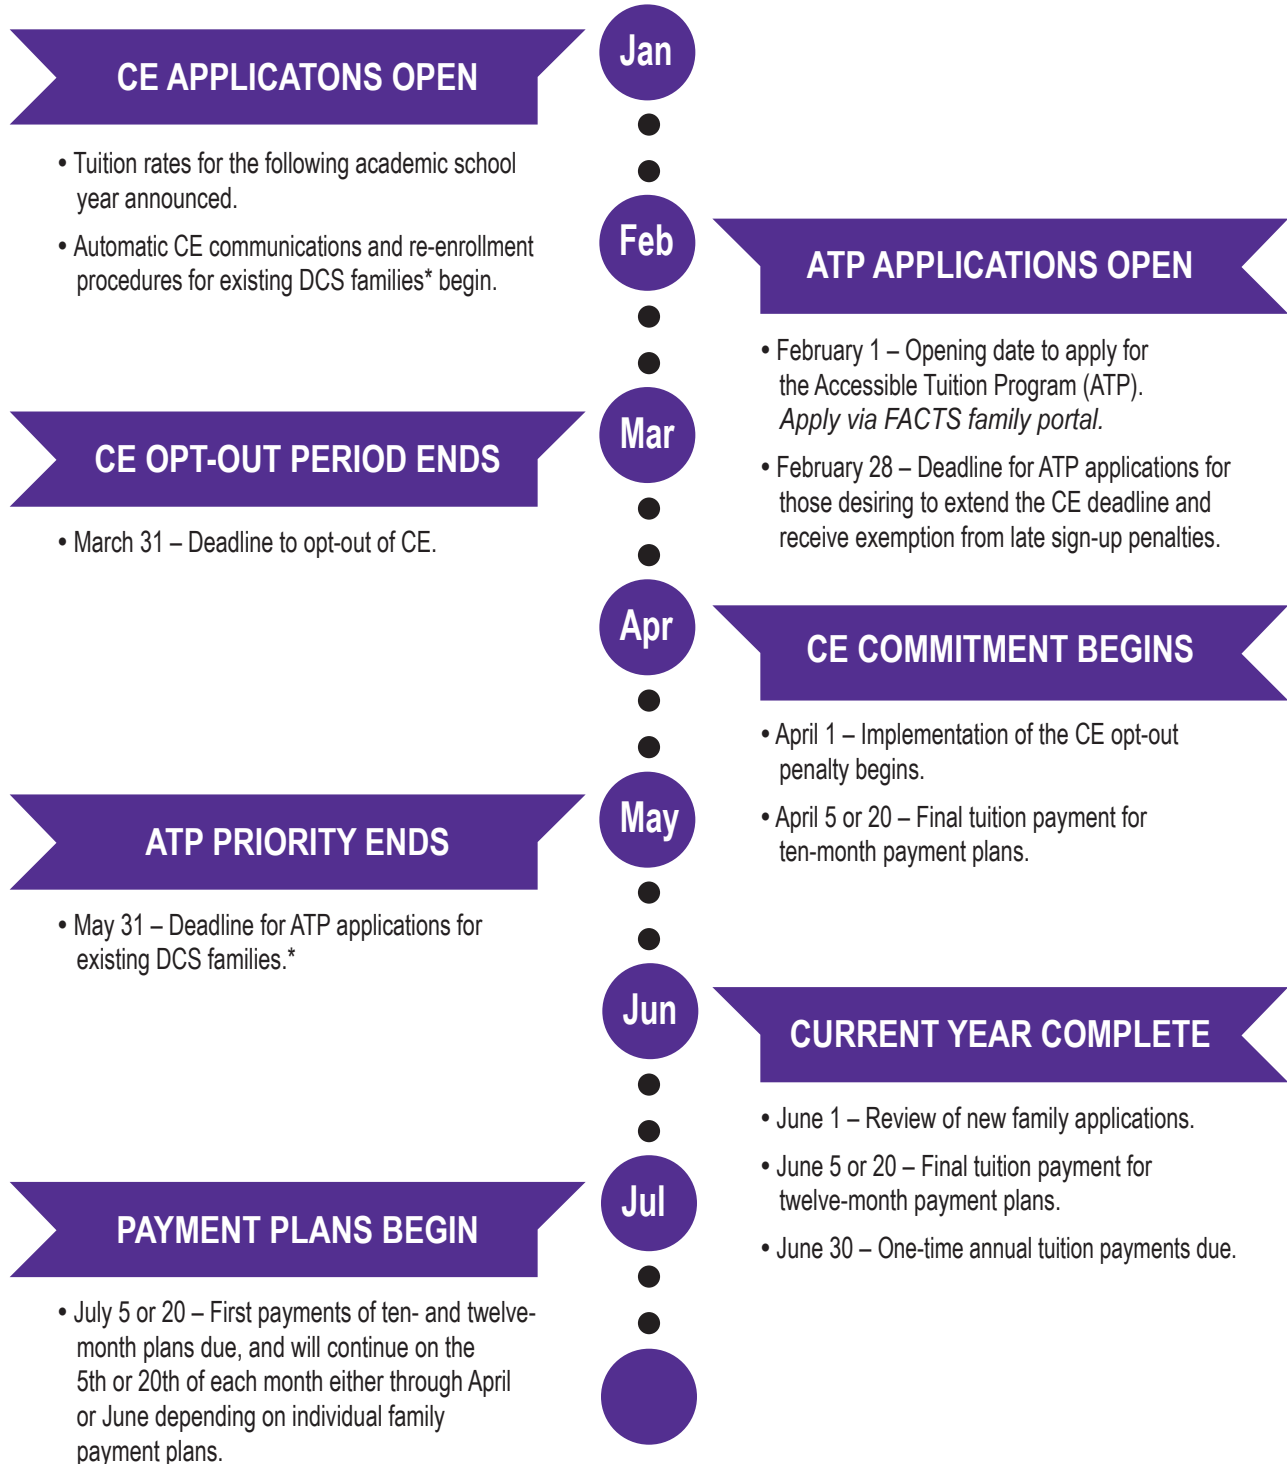

# CONTINUOUS ENROLLMENT

Taking our cue from colleges and other Christian schools nationwide, Delmarva Christian Schools uses a simple automatic re-enrollment model known as Continuous Enrollment.

The philosophy at DCS is that once a student is enrolled, they are continuously enrolled and guaranteed placement every year until graduation. In the event family plans change, an opt-out procedure is available.